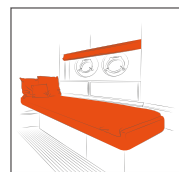

NATTÉ

MOLD / MILDEW RESISTANT
Résistant aux moisissures

BREATHABLE COMFORT
Respirant

STAIN RESISTANT
Résistant aux taches

WATER REPELLENT
Déperlant

BLEACH CLEANABLE
Lavable à l'eau de Javel

UV / FADE RESISTANT
Résiste à la décoloration

Sunbrella Natté is the textured benchmark in our woven upholstery range. Its characteristic grain gives volume and elegance to the wide variety of shades. Natural shades are balanced by more contemporary, vibrant colours. A timeless palette that will give a unique and refined tone to your creations.

Le Sunbrella Natté est la référence texturée de notre gamme tissée pour sellerie. Son grain caractéristique donne tout son volume et son élégance à la large variété des teintes. On y retrouve des nuances naturelles, équilibrées par des couleurs plus contemporaines et toniques. Une palette intemporelle qui donnera une tonalité unique et raffinée à vos confections.